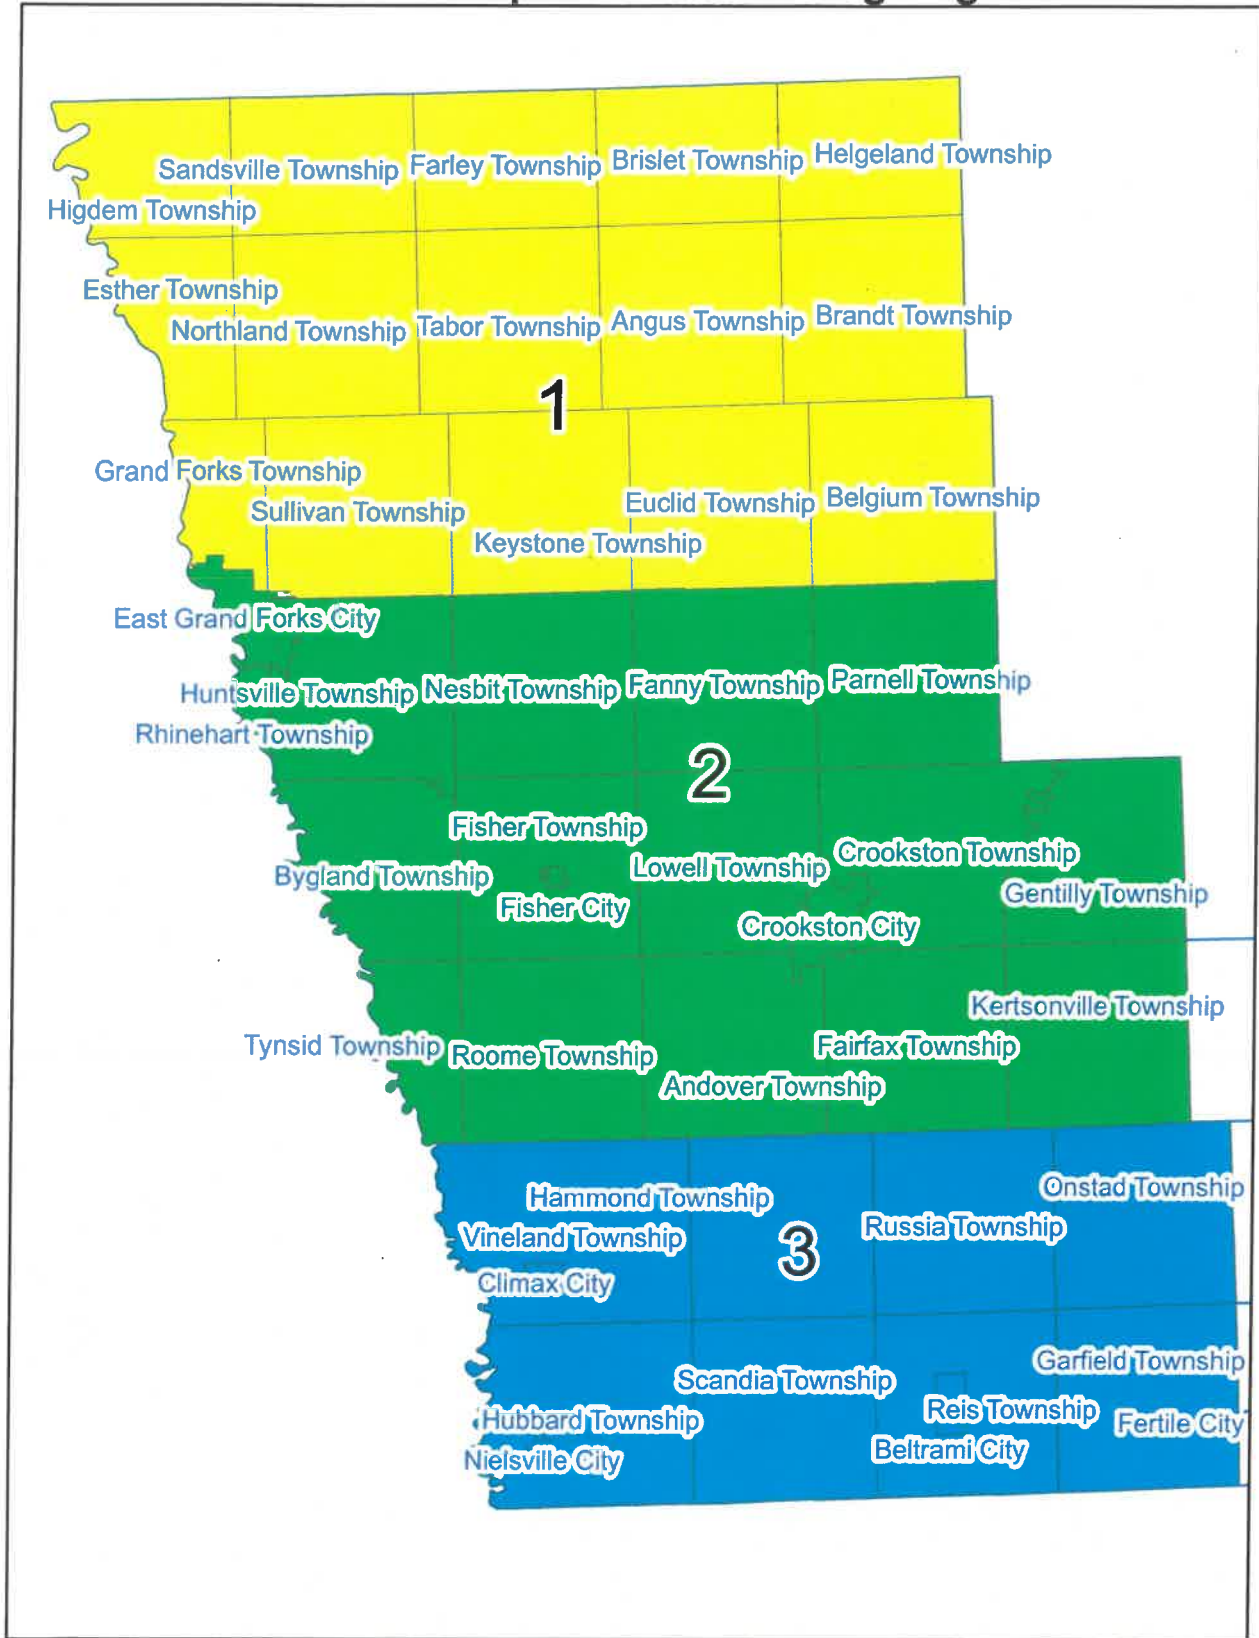

Attachment A: West Polk SWCD Buffer Compliance Monitoring Regions

- WPSWCD buff comp monitor region1
- WPSWCD buff comp monitor region2
- WPSWCD buff comp monitor region3
- mcd2010_a_mn119

West Polk County Buffer Compliance Monitoring Regions